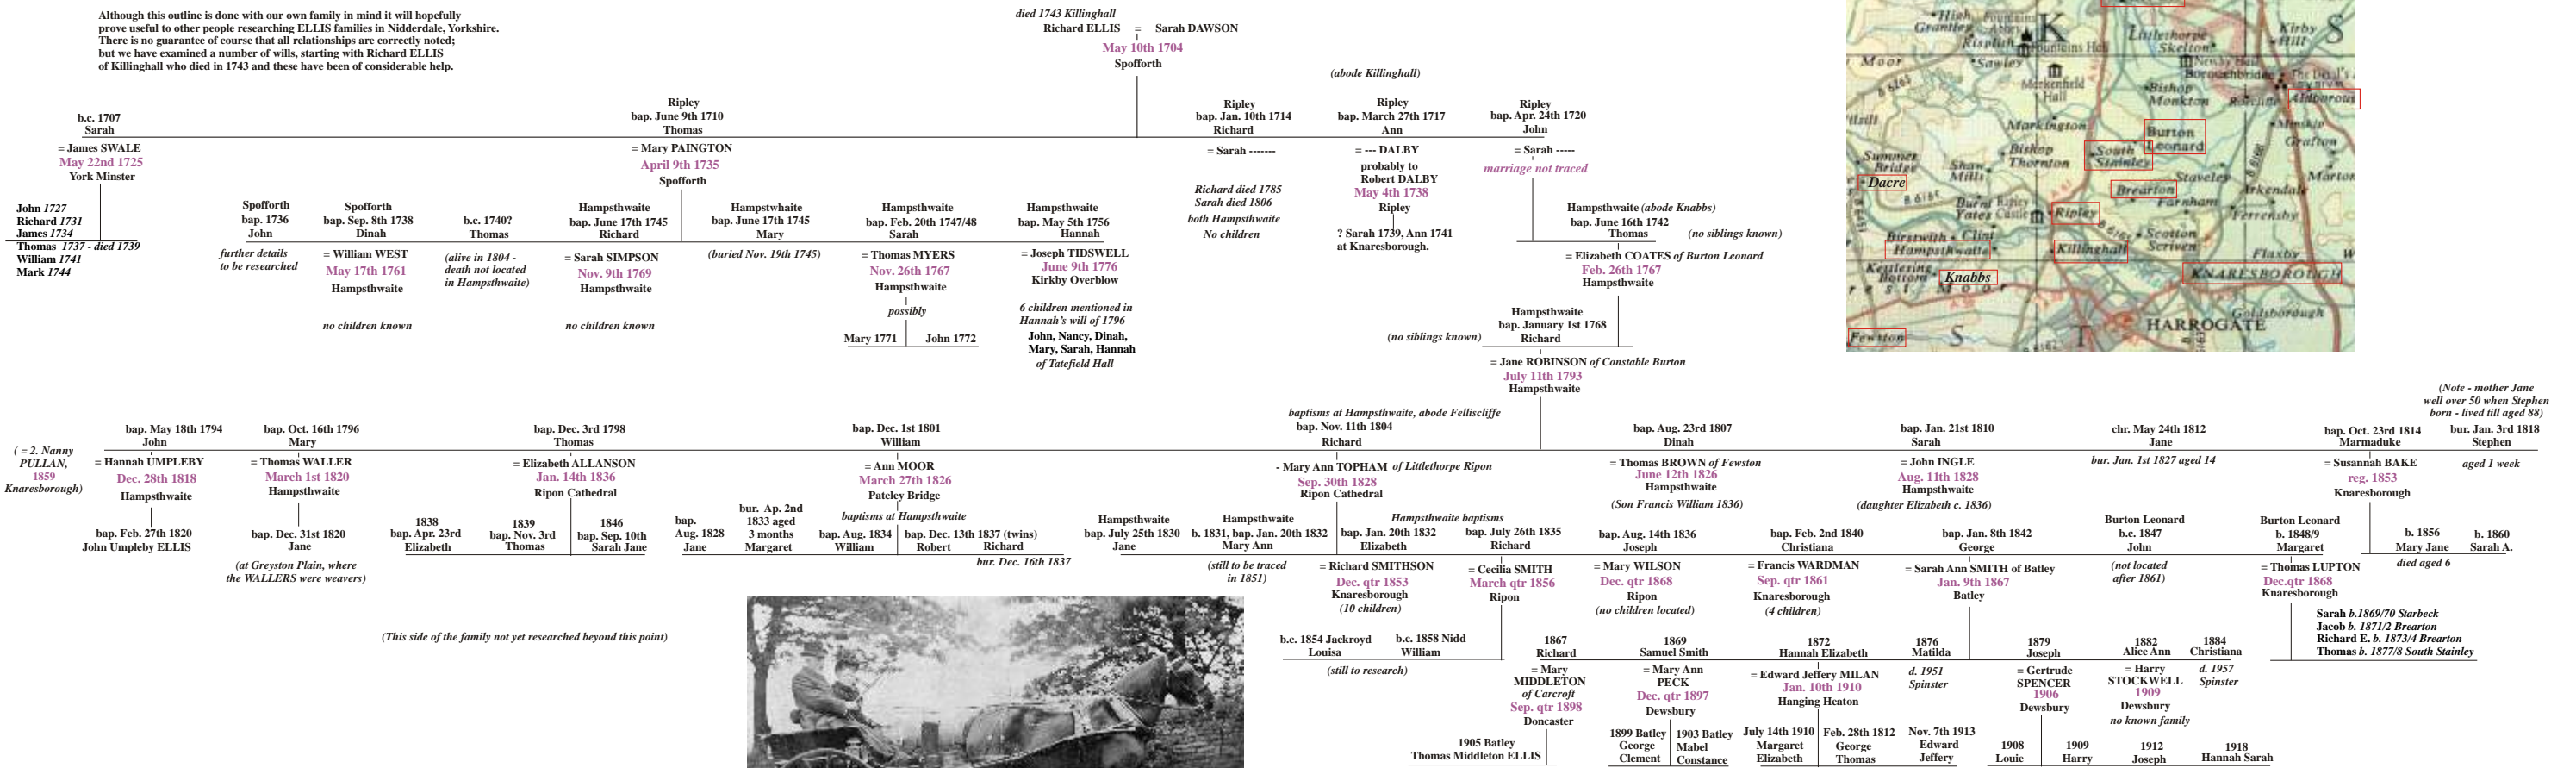

THE ELLIS LINE TO HANNAH ELIZABETH ELLIS WHO MARRIED EDWARD JEFFERY MILAN AT HANGING HEATON, SOOTHILL IN 1910

http://www.ardrosshouse.com/family.htm

George and Sarah ELLIS at Soothill Grange
The couple had married at Batley in 1867.
Sarah died in 1930 aged 87.
George died in 1935 aged 93.
They had two horses, Bob and Venus!